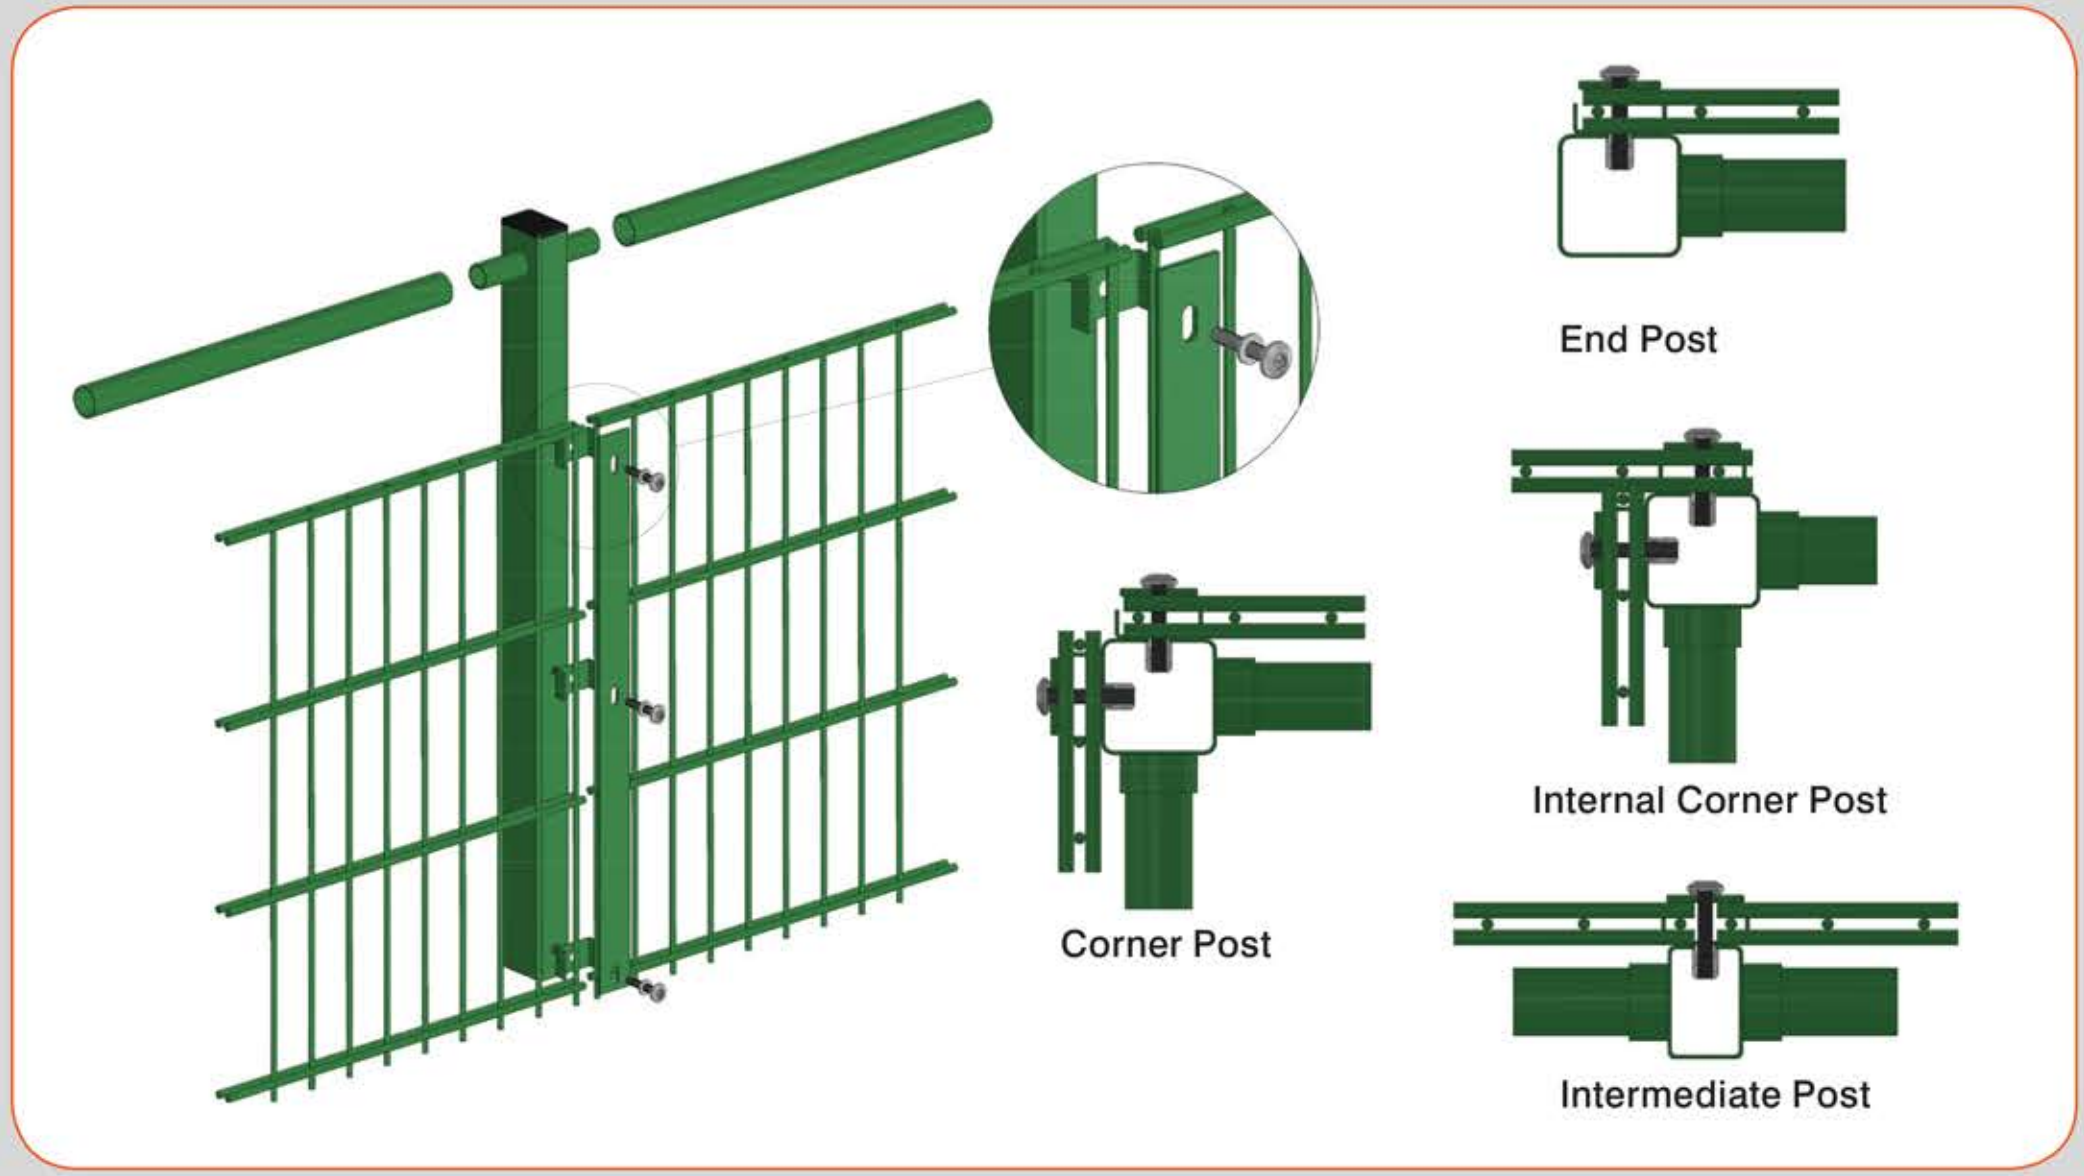

Profile Sports M4 (Spectator Railing) Series

Description

Spectator Rails can clearly demarcate the playing area from the viewing area allowing for safe play. To keep noise down, M4 Sports systems reduce nuisance noise to surrounding areas by supplying foam gromit between the clips which considerably reduce the noise level when a ball strikes the fence also providing a more friendly and enjoyable playing experience.

Several infill options provide plenty of possibilities for the Spectator Rail including the same mesh as your sports fencing to divide the playing and spectating areas while continuing safe play.

Suitable Applications

Posts are generally specified to suit application requirements. Manufactured from pre-galvanised Rolled Hollow Section and a PPC coating. Metal Fixing clips come with Vandal resistant security fixing.

Range

Fence Height	Panel Height / Width		Post Size	Fixings / Post	Post Centres
1m	1m	2.5m	60 x 40	4	2.520m
1.2m	1.2m	2.5m	60 x 60	4	2.520m